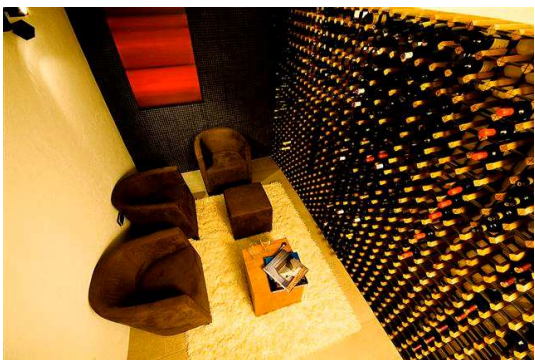

CUSTOM WINE RACK – PROJECT – Mosman NSW

THE HOME

1) Based in Sydney's suburb of Mosman, this home was an older style home refurbished. The cellar was located in the middle of the home beneath the kitchen and accessed via a trap door in the pantry floor.

THE IDEA

2) Create an aesthetically appealing custom made wine storage and display area which utilises available wall space as efficiently as possible.

THE SOLUTION

3) Our wine racks provided all the required objectives with great aesthetics, good use of available wall space and with 110 bottle storage per M2, Bordex are the most space saving wine rack units in the world.

Made from quality hardwood plantation timber and baked enamel steel, every Bordex wine rack is manufactured to the highest standard.

THE INVESTMENT

4) 24 Pockets High 2320mm x 47 Pockets Wide 4505mm = Total Bottle Storage 1175. RRP = AU\$4,935 (4.20 per pocket).