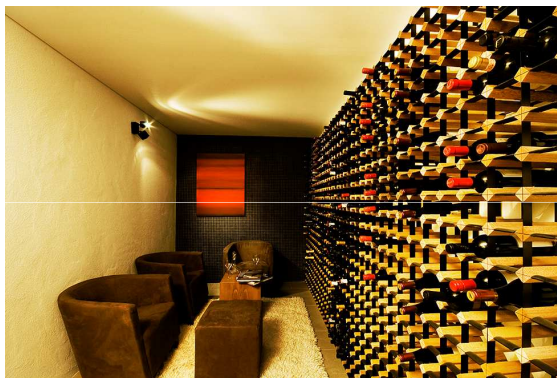

CUSTOM WINE RACK – PROJECT – Mosman NSW

THE HOME

1) Based in Sydney's suburb of Mosman, this home was an older style home refurbished. The cellar was located in the middle of the home beneath the kitchen and accessed via a trap door in the pantry floor.

THE IDEA

2) Create an aesthetically appealing custom made wine storage and display area which utilises available wall space as efficiently as possible.

THE SOLUTION

3) Our wine racks provided all the required objectives with great aesthetics, good use of available wall space and with 110 bottle storage per M2, Bordex are the most space saving wine rack units in the world.

Made from quality hardwood plantation timber and baked enamel steel, every Bordex wine rack is manufactured to the highest standard.

THE INVESTMENT

4) 24 Pockets High 2320mm x 47 Pockets Wide 4505mm = Total Bottle Storage 1175. RRP = AU\$4,935 (4.20 per pocket).